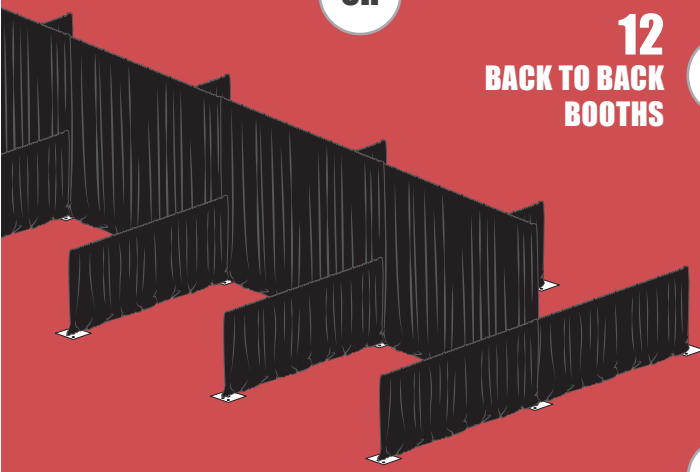

Pipe & Drape Kit

- 5 setup options
- Makes 25 in-line booths
- Make your money back in 2-3 uses
- Transport and store in one easy cart
- Includes everything necessary to set up

OR

12
BACK TO BACK
BOOTHS