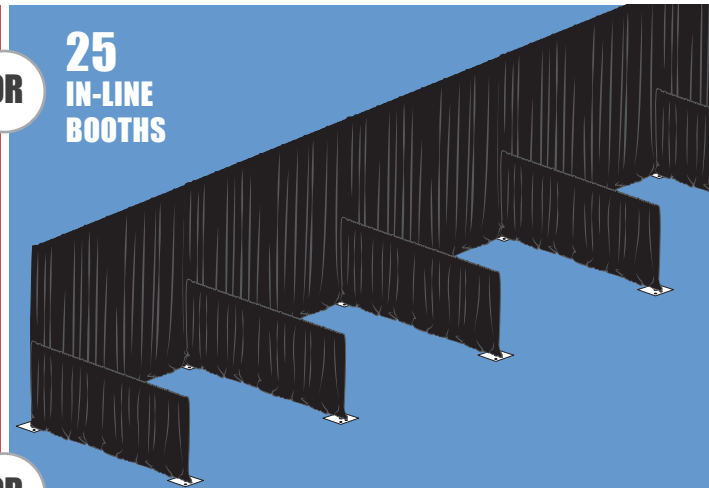

OR

25
IN-LINE
BOOTHS

OR

6
PORTABLE
ROOMS
&
250FT
SIDE WALL
(3FT TALL)