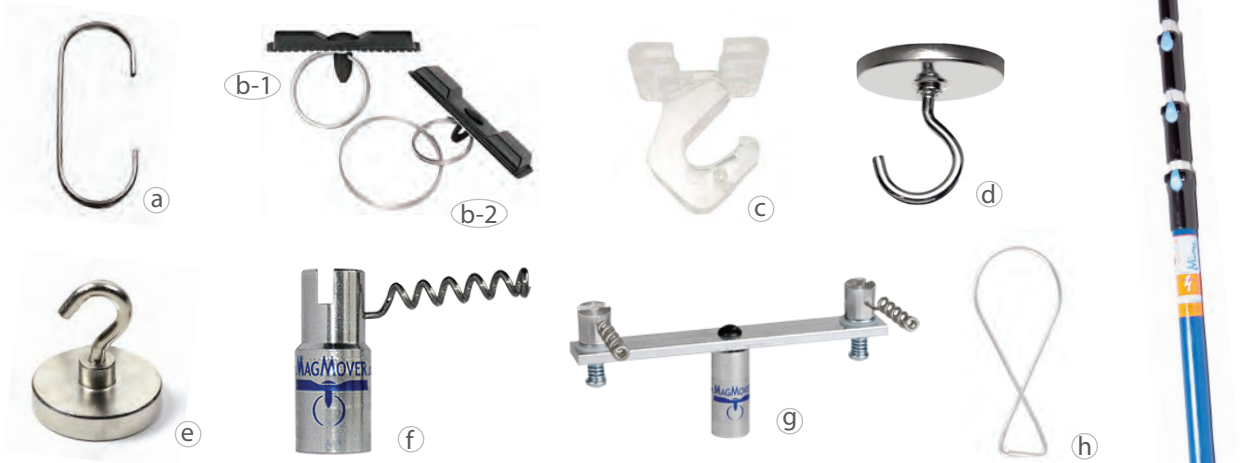

Small LED Puck Light	EDD-KS-SB-010M
Multi Color 4 Pac.... MSRP-\$46.99	\$27.00

Jumbo Latex Balloons

Latex Balloons	SS-82
40"..... MSRP-\$9.99	\$8.85
4'..... MSRP-\$16.99	\$12.55
5'..... MSRP-\$18.99	\$12.85
8'..... MSRP-\$28.99	\$16.85
20'..... MSRP-\$149.99	\$69.88

To illuminate from the inside, insert one of our remote controlled color changing LED RGB Bulbs.
Page 41

Ceiling Hardware

Ceiling Accessories

a) 4" C Hooks (100 Pack).....	MSRP \$69.99	\$39.90	e) Rare-Earth Super Magnet Hook	
b-1) Clik-Clik Magnets (20 PC).....	MSRP \$76.99	\$54.50	20mm (Holds 20lbs).....	MSRP \$6.99 \$4.74
b-2) Super Clik-Clik Magnets (10 PC)...	MSRP \$58.99	\$42.90	42mm (Holds 150lbs).....	MSRP \$19.99 \$12.77
c) Hinged Hooks (100 PC).....	MSRP \$129.99	\$74.10	60mm (Holds 249lbs).....	MSRP \$34.99 \$24.44
d) Ceiling Magnet Kits			f) Clik Clik Single Magmover.....	MSRP \$29.99 \$20.52
Kit for 4 Panel.....	MSRP \$149.99	\$84.40	g) Clik Clik Dual Magmover.....	MSRP \$70.69 \$52.20
Kit for 8 Panel.....	MSRP \$189.99	\$123.40	h) 2.5" Figure 8 Clips (100 PC).....	MSRP \$19.99 \$13.22
Kit for 12 Panel.....	MSRP \$229.99	\$158.40	i) ClikMagnet Magpole.....	MSRP \$239.99 \$158.90

Aluminum Ceiling Hoop	EDD-HOOP
14".....	MSRP \$179.00 \$89.74
20".....	MSRP \$179.00 \$99.74
28".....	MSRP \$199.00 \$109.24

- Lightweight
- Ring opens and closes for easy draping
- Designed for hanging 4-12' panel ceilings