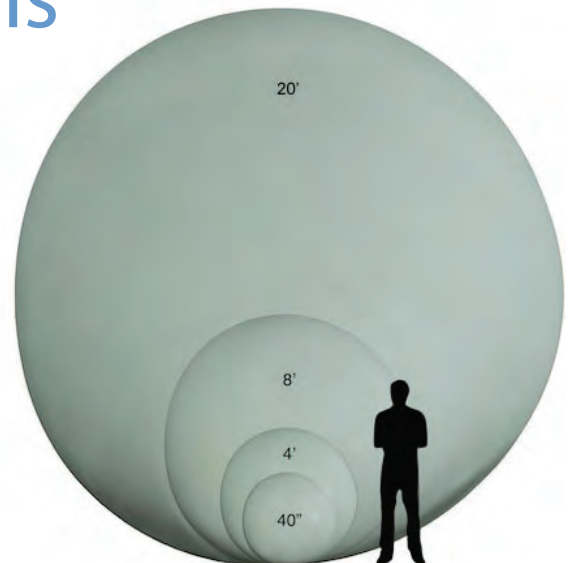

Paper Lanterns

Paper Lanterns	EDD-PLAN
a) 10" Square..... MSRP-$7.49	$4.60
b) 12" Pagoda..... MSRP-$5.99	$3.55
c) 12" Elongated... MSRP-$9.99	$5.55
d) 12" Cylinder..... MSRP-$8.49	$4.70
e) 12" Round..... MSRP-$5.49	$3.30
f) 16" Round..... MSRP-$6.99	$4.26
g) 24" Round..... MSRP-$13.99	$8.10
h) 30" Round..... MSRP-$15.49	$10.50

- Lightweight
- Fold and store flat
- Easy assembly and disassembly

**Create
ambiance
with an LED
light**

Small LED Puck Light	EDD-KS-SB-010M
Multi Color 4 Pac.... MSRP-$46.99	$27.00

Jumbo Latex Balloons

Latex Balloons	SS-82
40"..... MSRP-$9.99	$8.85
4'..... MSRP-$16.99	$12.55
5'..... MSRP-$18.99	$12.85
8'..... MSRP-$28.99	$16.85
20'..... MSRP-$149.99	$69.88

To illuminate from the inside, insert one of our remote controlled color changing LED RGB Bulbs.
Page 41