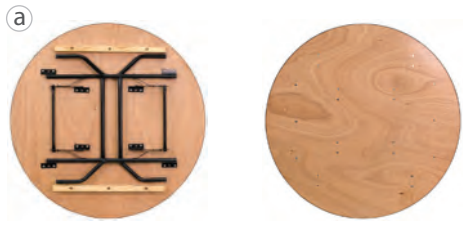

Tables

Plywood Tables		EDD-PL
a) 48" Round.....	MSRP-\$99.99	\$82.60
b) 48" Square.....	MSRP-\$129.99	\$109.13
c) 36" W x 96" L.....	MSRP-\$139.99	\$113.84

Visit our website for many more size options

Resin Tables		EDD-PLT
d) 48" Round.....	MSRP-\$79.99	\$64.94
e) 60" Round.....	MSRP-\$129.99	\$88.34
f) 30" W x 72" L.....	MSRP-\$62.99	\$51.94