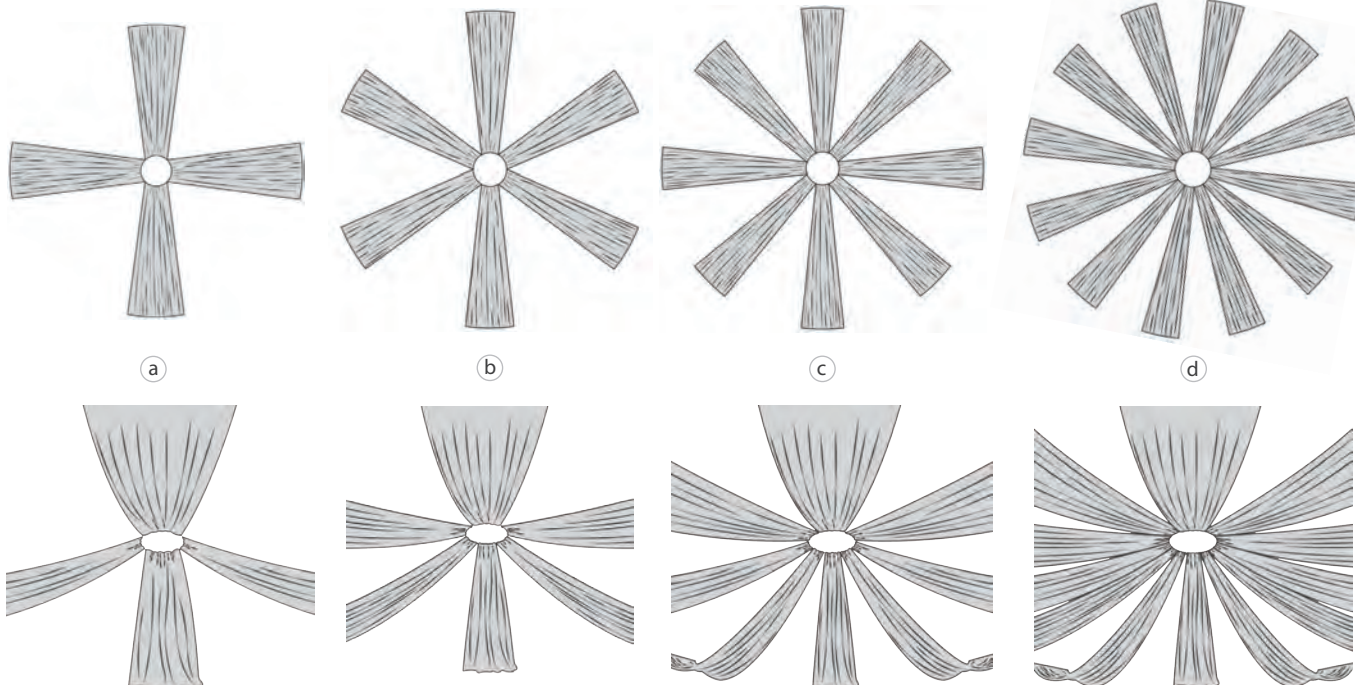

Ceiling Draping Kits