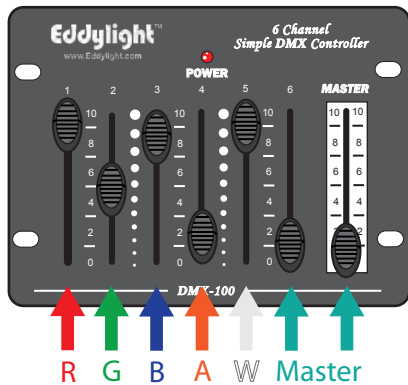

Creating Colors

Color	Name	Red	Green	Blue	Amber	White
	Red	100%	0%	0%	0%	0%
	Green	0%	100%	0%	0%	0%
	Blue	0%	0%	100%	0%	0%
	Amber	0%	0%	0%	100%	0%
	White	0%	0%	0%	0%	100%
	Yellow	100%	100%	0%	0%	0%
	Magenta	100%	0%	100%	0%	0%
	Cyan	0%	100%	100%	0%	0%
	Champagne	0%	0%	0%	100%	100%
	Cold White	100%	100%	100%	0%	0%
	Warm White	100%	100%	100%	100%	100%

Combining RGB can give you any color in the rainbow. Adding AW can increase color control, such as:

Amber: Warms the colors
White: Desaturates the colors

Red

Green

Blue

Amber

White

See the difference of how Amber & White affect one color:

Blue

Blue + Amber

Blue + White

Blue + Amber + White