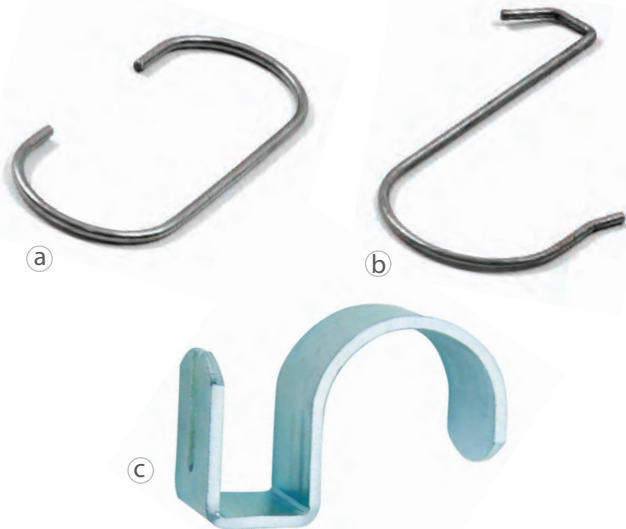

Hooks and Hangers