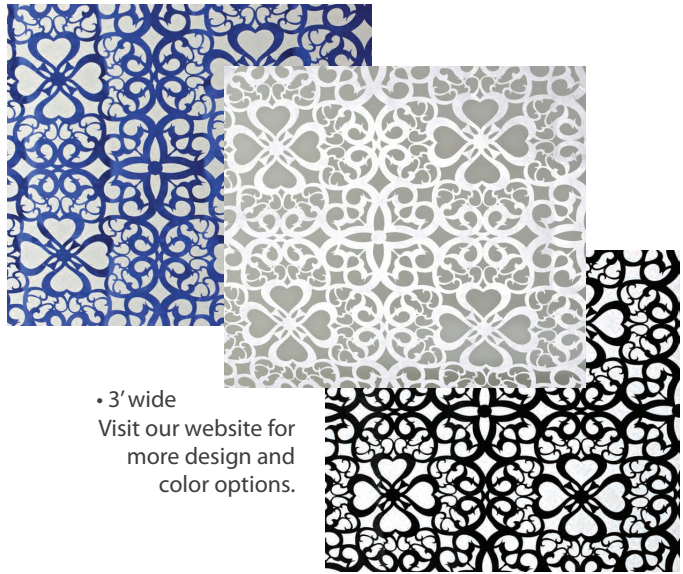

We recommend using 3 or more pieces for every 10' of pipe.

Fabric Felt Panels

Dress up your backdrops with these beautiful felt cutout panels.

Easy to secure with pins

• 3' wide
Visit our website for more design and color options.

Felt Fabric Panels		EDD-BD004
10' Length.....	Reg-\$79.49	\$56.92
14' Length.....	Reg-\$89.99	\$70.50
18' Length.....	Reg-\$109.99	\$82.94

Drapes and Fabrics

Event. Decor. Direct

Foam Flowers

Rose Foam	H-05-WHT
5 inch.....	Reg-\$8.99 \$6.55
12 inch.....	Reg-\$11.44 \$9.00
20 inch.....	Reg-\$21.44 \$19.00