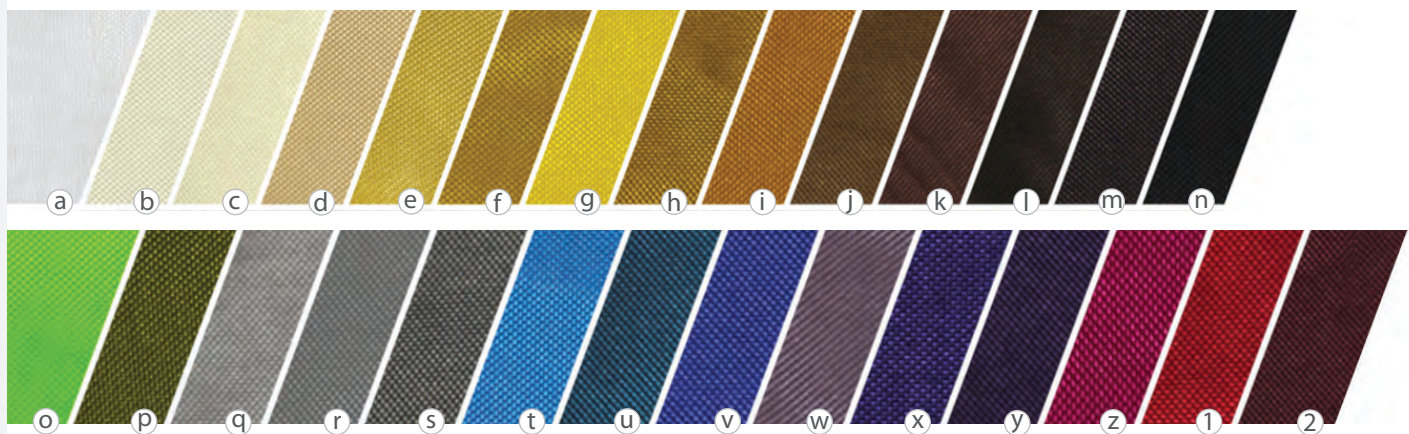

a) White b) Ivory c) Cream d) Champagne e) Light Gold f) Gold g) Sunflower h) Dark Gold i) Copper j) Bronze k) Brown l) Dark Brown m) Chocolate Brown n) Black o) Lime p) Olive q) Light Silver r) Silver s) Charcoal t) Turquoise u) Teal v) Royal Blue w) Lilac x) Purple y) Dark Purple z) Fuchsia 1) Red 2) Burgundy