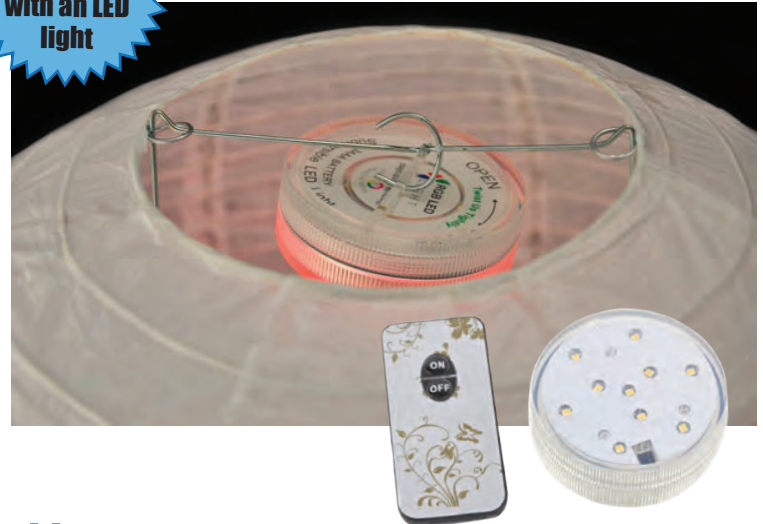

*All prices are subject to change

Economy Backdrops

- Includes all drape and hardware
- Variety of colors and configurations
- Extendable width of 6 -10' per panel
- Uses Valu Series pipe (1.5" diameter piping)
- Height options: 8' tall, or 8' tall with an optional extender that raises it up to 10'

Small LED Puck Light	EDD-KS-SB-010M
Multi Color 4 Pac.... MSRP-\$46.99	\$27.00

Jumbo Latex Balloons

Latex Balloons	SS-82
40"..... MSRP-\$9.99	\$8.85
4'..... MSRP-\$16.99	\$12.55
5'..... MSRP-\$18.99	\$12.85
8'..... MSRP-\$28.99	\$16.85
20'..... MSRP-\$149.99	\$69.88