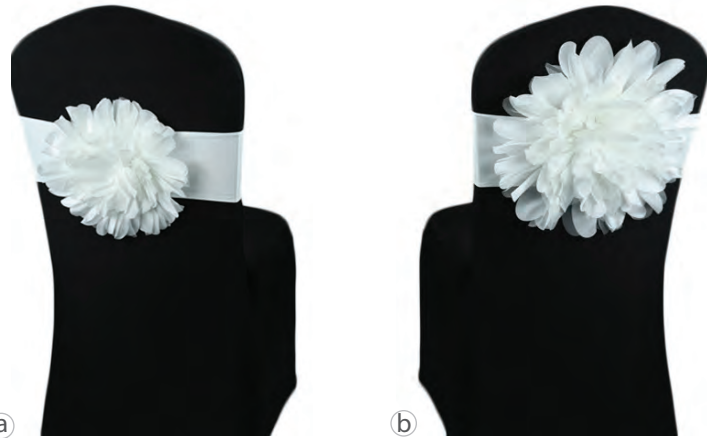

Chair Covers	EDD-CC
a) Premium Taffeta Fabric..... Reg-\$9.99	\$5.75
b) Premium Scuba Fabric..... Reg-\$11.99	\$6.75

*Unbeatable new pricing effective **November 2016**

Flower Bands

- Fits all chairs
- Flexible spandex band
- Comes in Black, Champagne, White, and Ivory

Flower Bands	FLWR-BAND
a) 10"..... Reg-\$9.99	\$7.40
b) 15"..... Reg-\$13.79	\$11.20

a) Black b) Champagne c) White d) Ivory

Pinable Flowers

Fabric Flowers	EDD-JB-FL002
a) Small (5")..... Reg-\$5.99	\$3.42
b) Medium (8.5")..... Reg-\$6.92	\$6.92
c) Large (11")..... Reg-\$9.97	\$9.97