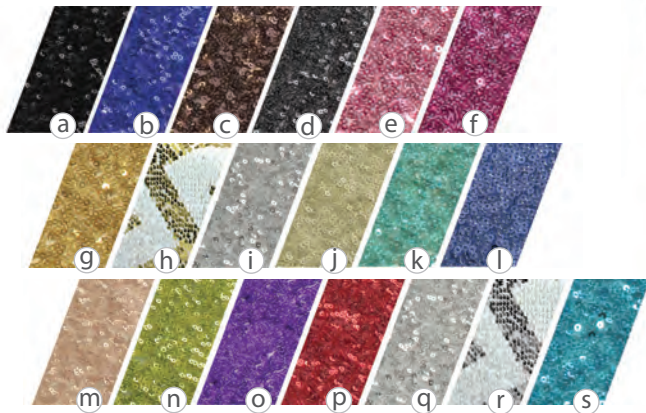

Chair Cuffs

a) Black b) Blue c) Brown d) Charcoal e) Dusty Rose
f) Fuchsia g) Gold h) Gold Chevron i) Gray j) Light Gold
k) Mint l) Navy Blue m) Nude Matte n) Olive o) Purple
p) Red q) Silver r) Silver Chevron s) Teal Blue