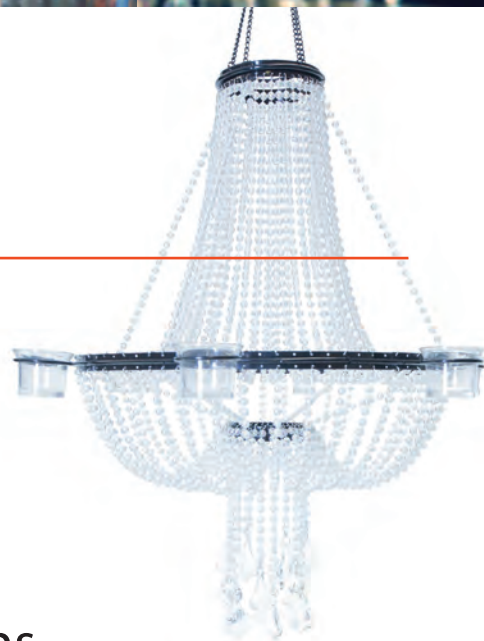

*All prices are subject to change

Economy Backdrops

- Includes all drape and hardware
- Variety of colors and configurations
- Extendable width of 6 -10' per panel
- Uses Valu Series pipe (1.5" diameter piping)
- Height options: 8' tall, or 8' tall with an optional extender that raises it up to 10'