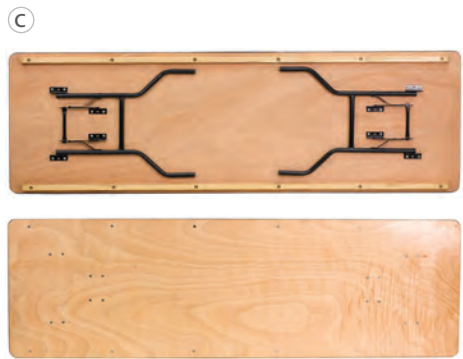

Tables

Plywood Tables		EDD-PL
a) 48" Round.....	MSRP-\$99.99	\$82.60
b) 48" Square.....	MSRP-\$129.99	\$109.13
c) 36" W x 96" L.....	MSRP-\$139.99	\$113.84

Visit our website for many more size options

Resin Tables		EDD-PLT
d) 48" Round.....	MSRP-\$79.99	\$64.94
e) 60" Round.....	MSRP-\$129.99	\$88.34
f) 30" W x 72" L.....	MSRP-\$62.99	\$51.94