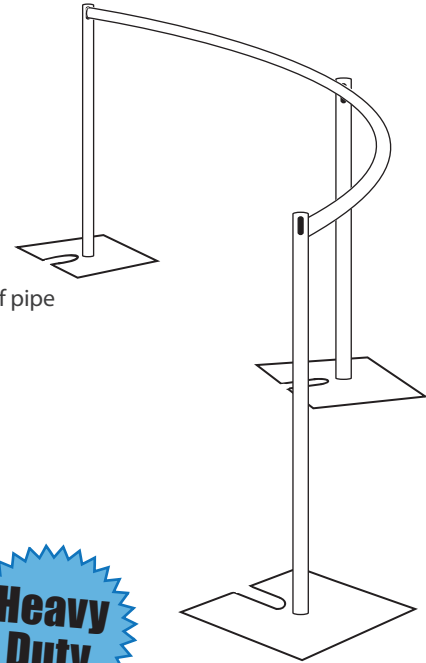

Curved & Round Drape Supports

Curved Drape Support

Our curved drape support rod is a unique and useful product that will allow you to create a curved drape wall or backdrop.

- 1.5" Diameter
- 3-Piece Design
- 1 Year Warranty
- Made from high quality aluminum tubing
- Our curved drape support is designed to work with our Pro Series, EZ and Valu Series lines of pipe