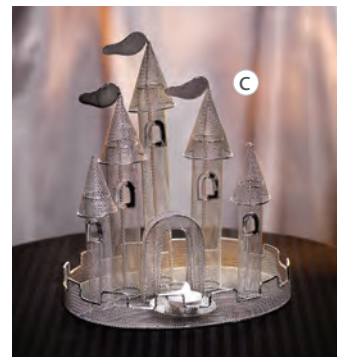

Centerpiece

a) Silver Beads/Branch.....	MSRP-$57.99	$43.99
b) Purple Cherry Tree.....	MSRP-$39.99	$28.99
c) Silver Wire Castle (set of 2)...	MSRP-$59.99	$48.99

EventDecorDirect