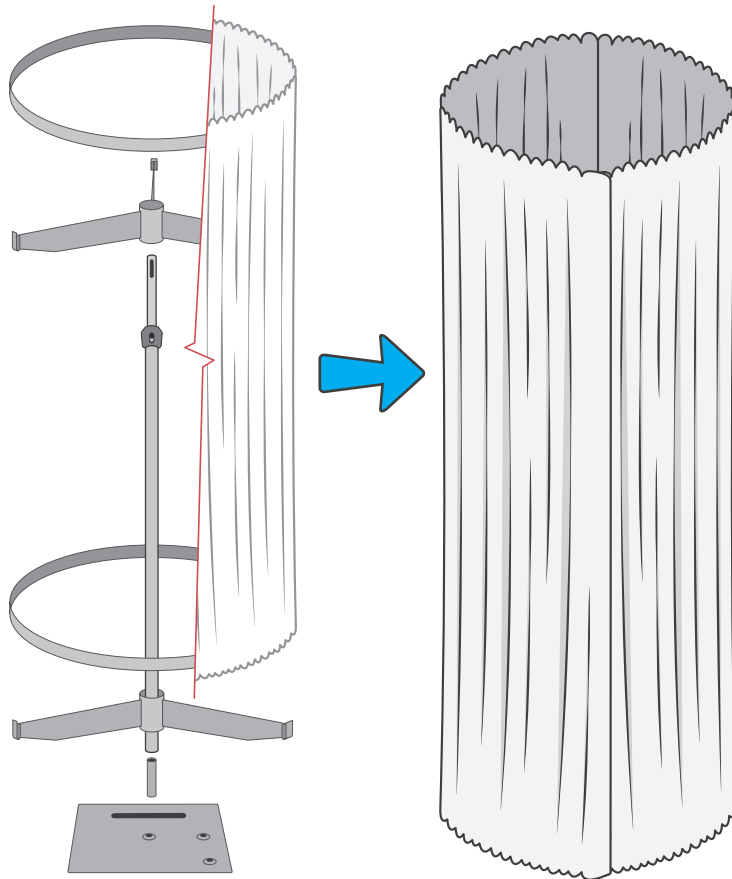

Curved & Round Drape Supports

Curved Drape Support

Our curved drape support rod is a unique and useful product that will allow you to create a curved drape wall or backdrop.

- 1.5" Diameter
- 3-Piece Design
- 1 Year Warranty
- Made from high quality aluminum tubing
- Our curved drape support is designed to work with our Pro Series, EZ and Valu Series lines of pipe