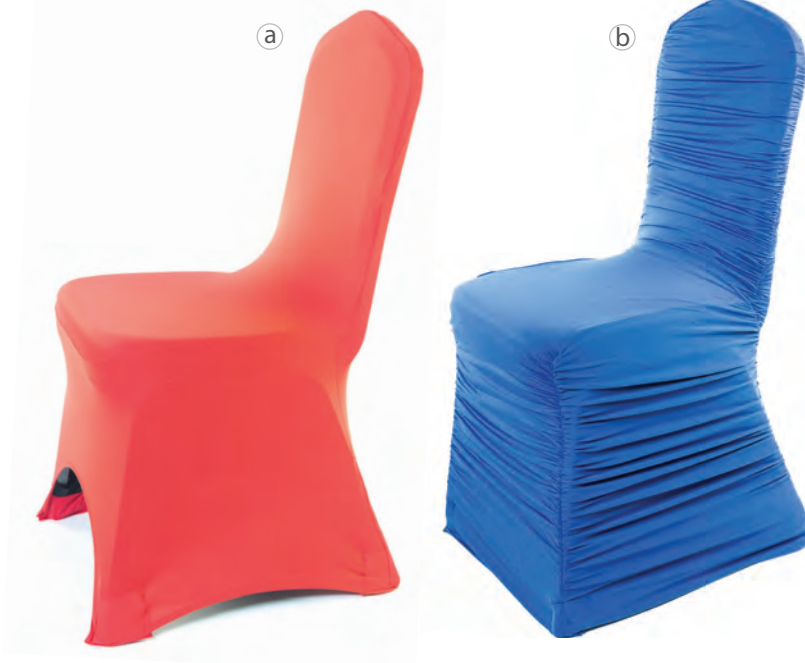

Spandex Covers

Chair Covers

Spandex Covers	EDD-CC-SPNDX
a) Spandex Covers.....	Reg-$4.99 $2.99
b) Ruched Spandex Covers.....	Reg-$7.99 $4.99

*Unbeatable new pricing effective **December 2016**

Easy to put on and off

- Easy care
- Machine washable
- Heavy duty stretching