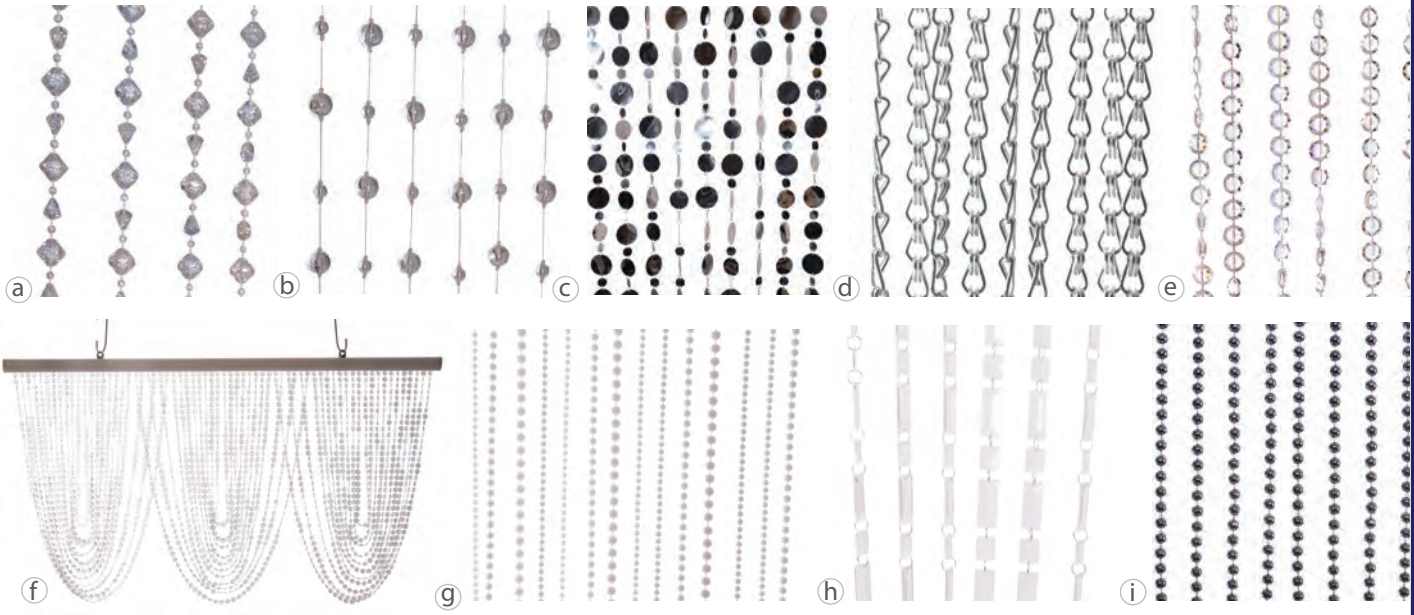

Crystal Curtains

Professional quality acrylic curtains provide the sparkling crystal appearance you need without the weight and high costs of actual crystal.